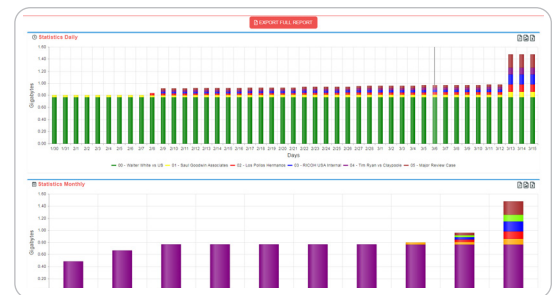

Engage with an eDiscovery Specialist to learn more

RICOH
imagine. change.

www.ricoh-usa.com/en/ediscovery