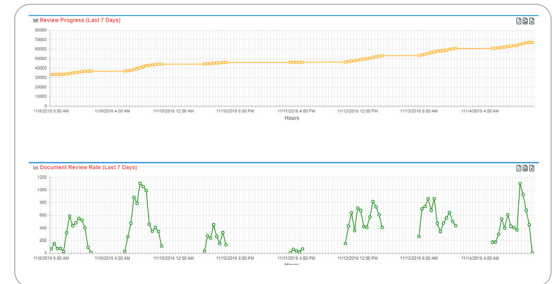

Engage with an eDiscovery Specialist to learn more

RICOH
imagine. change.

www.ricoh-usa.com/en/ediscovery